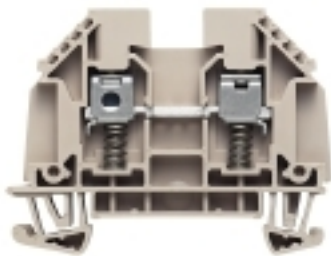

W-Series
WDU 4 SL

Weidmüller Interface GmbH & Co. KG

Klingenbergstraße 16

D-32758 Detmold

Germany

Fon: +49 5231 14-0

Fax: +49 5231 14-292083

www.weidmueller.com

At Weidmüller, new solutions for the energy sector are developed according to local or application-based installation requirements.

In some countries, control and protection of switching installations for transmission and distribution networks must comply with the EA-TS 50-18 standard. The standard prescribes "spring-loaded" terminals in conjunction with hook-blade cable lugs in order to ensure additional safety. The Weidmüller "spring-loaded" terminals of the WDU SL series and the disconnect terminals of the WTL SL series comply with this standard. In the SL versions, the clamping yoke is backed up by a helical spring. Furthermore, this arrangement permits two conductors to be connected to one terminal when the hook-blade cable lugs are placed back to back. The aim of this arrangement is to ensure good electrical contact even if someone forgets to tighten the clamping screw!

General ordering data

Type	WDU 4 SL
Order No.	9537440000
Version	W-Series, Feed-through terminal, Rated cross-section: 4 mm², Screw connection
GTIN (EAN)	4032248037445
Qty.	50 pc(s).